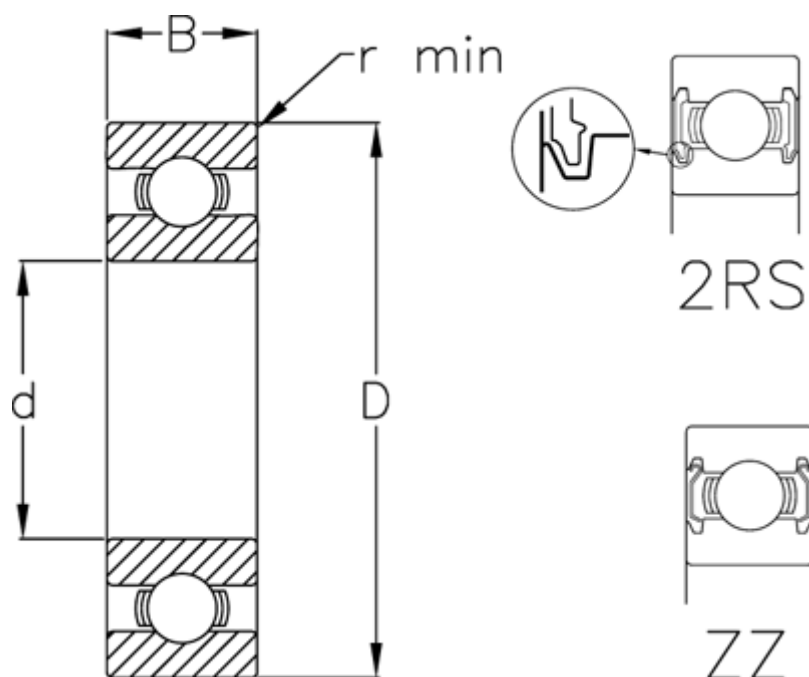

Article number: 5480040015039

Description: Single row ball bearing 6008 ZZ USDA H1
d=40 D=68 B=15 stainless/spez. grease

Measures

B	= 15	Weight (kg) = 0.19
d	= 40	
D	= 68	
Dynamic load C (kN)	= 16.8	
Max rpm greased	= 10000	
Max rpm oil lubricated	= 12000	
r min	= 1	
Static load C0 (kN)	= 11.5	